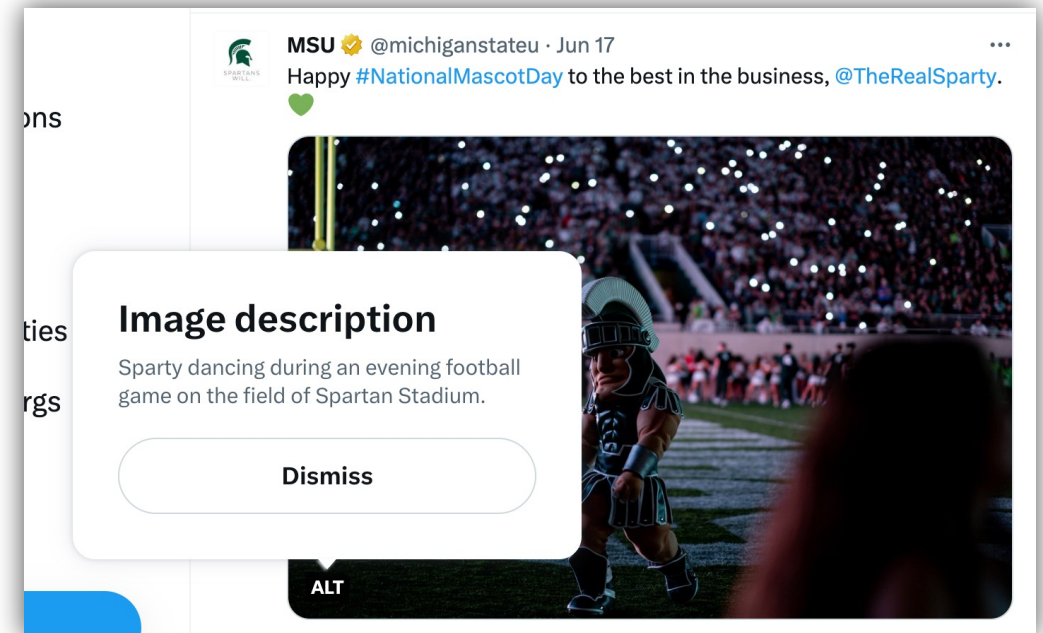

Accessibility on Social Media

Why does accessibility matter?

- 8% of the U.S. population has vision impairments
- Approximately 15% of U.S adults report some trouble hearing
- Risk missing a large chunk of your audience
- Creates an inclusive digital environment

Best Practices

Alt Text

- Alternative text, or “alt text,” is a short description that screen readers use to describe an image to those that have trouble seeing it
- Write a description that is concise yet informative and hits the key components of the image
- Refrain from writing “picture/photo of” or using directional language (read below)
- Alt text can be added via Sprinklr or natively on social media apps

Alt Text

MSU 🏆 @michiganstateu · May 4
The Class of 2023 is pretty incredible. #SpartanGrad23

CLASS OF 2023

RANGING IN AGE FROM **19-77**

206
4.0
UNDERGRADUATE STUDENTS

9,568
CANDIDATES

792
HONORS COLLEGE STUDENTS

Zeke the Wonderdog sitting on the field of Spartan Stadium with a birthday hat on top of his head.

Accessible Text

Hashtags

- Always use CamelCase to aide with readability #SpartansWill 

Typography

- Use the font that is native to the social media platform
- Avoid “cute” fonts that don’t collaborate with assistive technologies