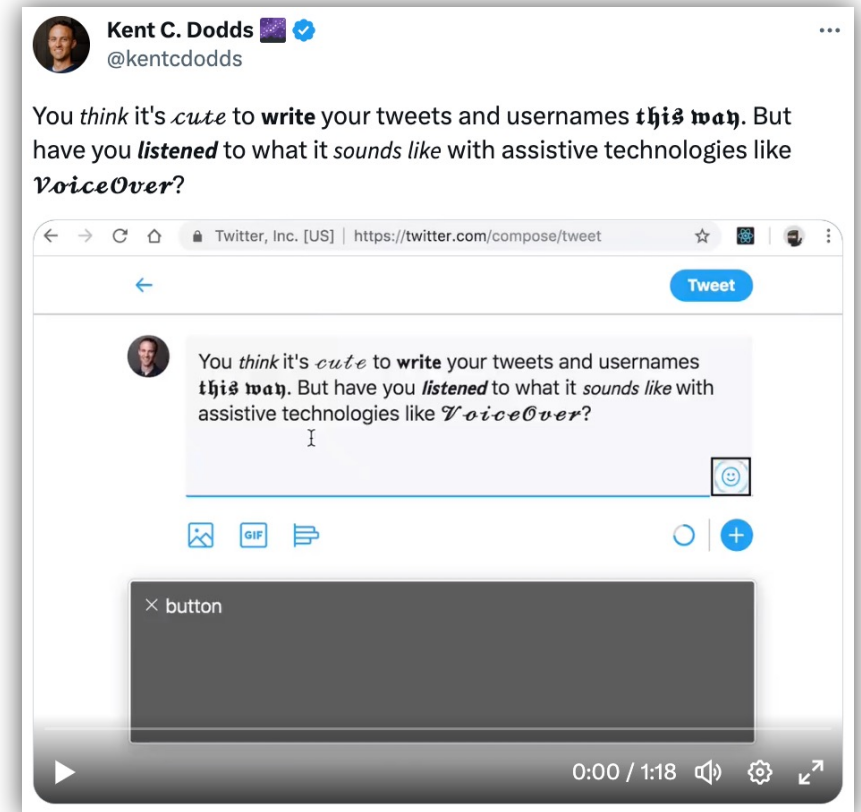

Best Practices

Alt Text

- Alternative text, or “alt text,” is a short description that screen readers use to describe an image to those that have trouble seeing it
- Write a description that is concise yet informative and hits the key components of the image
- Refrain from writing “picture/photo of” or using directional language (read below)
- Alt text can be added via Sprinklr or natively on social media apps

Emojis

- Use emojis sparingly and put them at the end of the text
- Don't replace words with emojis
- Be mindful of emoji's assigned descriptions, check emojipedia.com

 **Pile of Poo**

 **Triangular Flag**